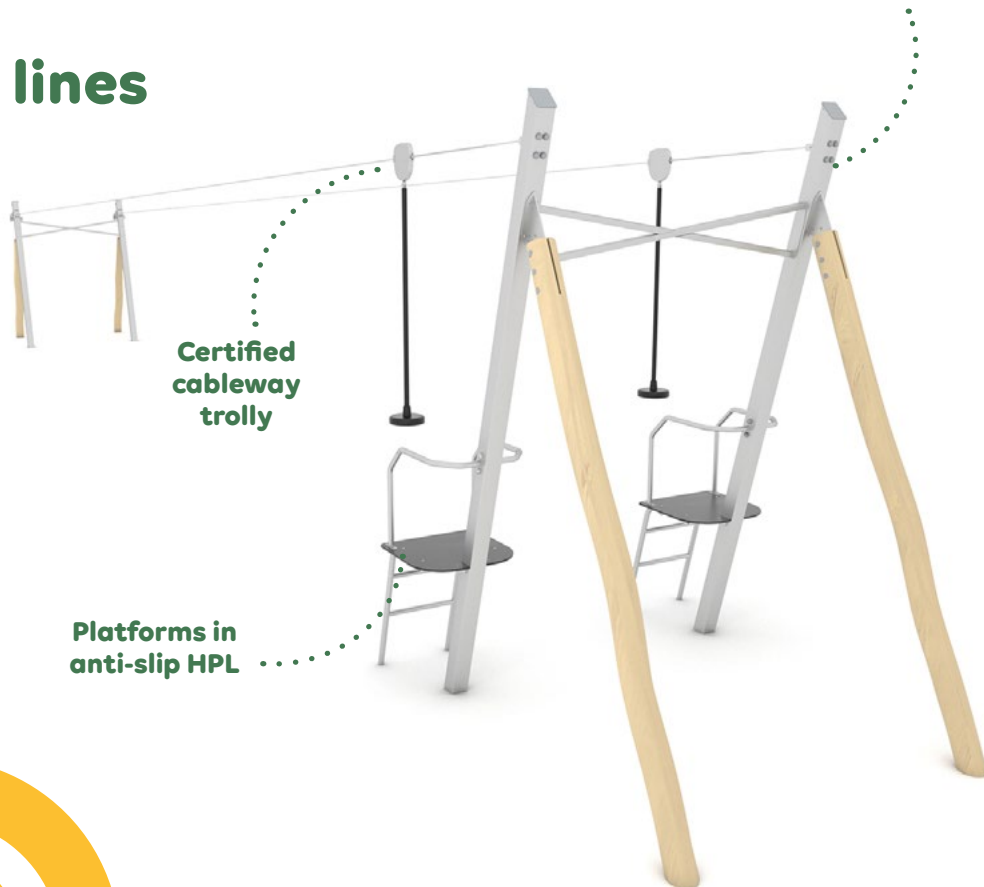

Activity equipment

Freestanding slides

Water and sand play

Educational equipment

Spring riders

Carousels

Swings and see-saws

Zip lines

Sport devices

Small architecture

RB1334

160 cm

1+

16,5 m²

< 60 cm

RB1301