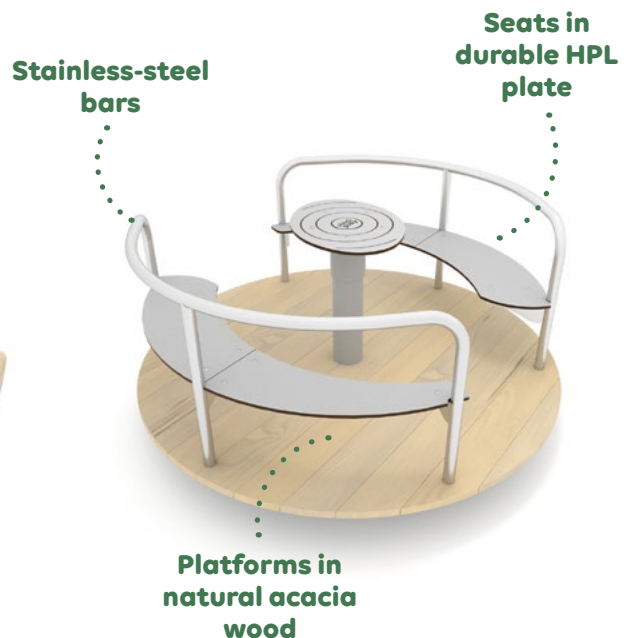

Activity equipment

Freestanding slides

Water and sand play

Educational equipment

Spring riders

Carousels

Swings and see-saws

Zip lines

Sport devices

Small architecture

RB1334

160 cm

1+

16,5 m²

< 60 cm

RB1301