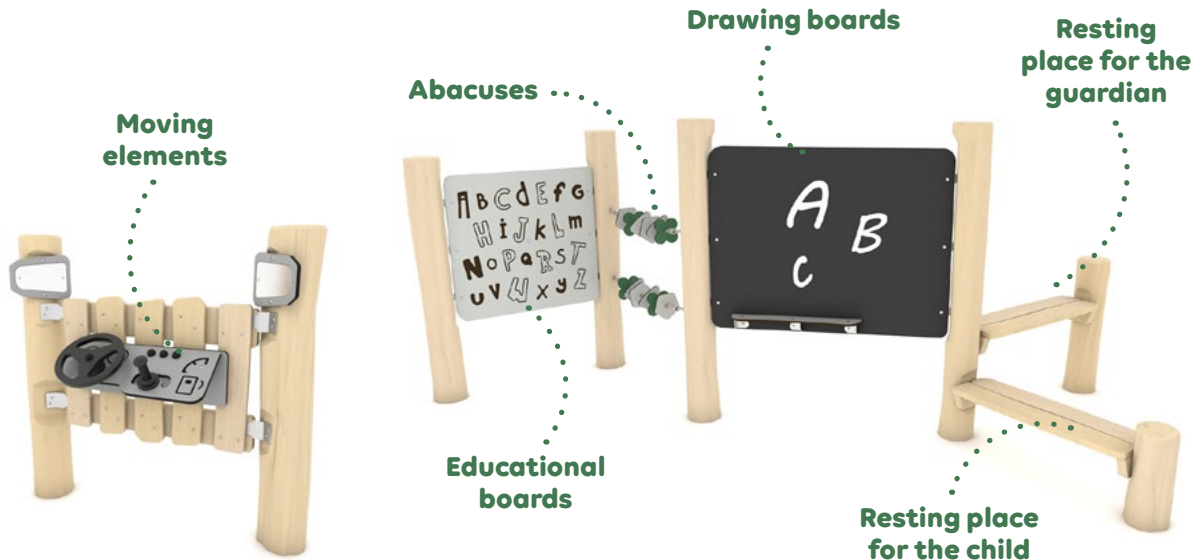

Activity equipment

Freestanding slides

Water and sand play

Educational equipment

Spring riders

Carousels

Swings and see-saws

Zip lines

Sport devices

Small architecture

RB1334

160 cm

1+

16,5 m²

< 60 cm

RB1301

200 cm

2+

90 cm

21,2 m²

90 cm

RB1302

200 cm

3+