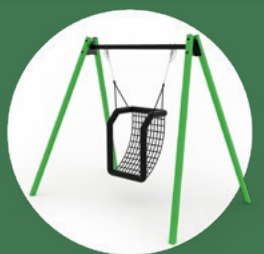

swing

The SWING Series includes classic equipment beloved by younger and older children.

Colourful single swings, see-saw swings, multi-swings with bird's nest seats and weight-balanced multi-swings offer a pleasant thrill for children and encourage them to play with their friends. Rhythmic swing movement is an effective body balancing exercise that has a positive effect on the development of the muscular and nervous system.

Find out more on www.vinci-play.com/en/playground-equipment/swing