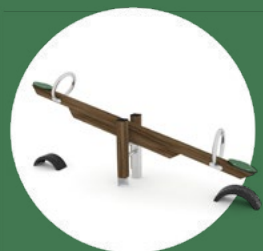

swing

The SWING Series includes classic equipment beloved by younger and older children.

Colourful single swings, see-saw swings, multi-swings with bird's nest seats and weight-balanced multi-swings offer a pleasant thrill for children and encourage them to play with their friends. Rhythmic swing movement is an effective body balancing exercise that has a positive effect on the development of the muscular and nervous system.

Find out more on www.vinci-play.com/en/playground-equipment/swing