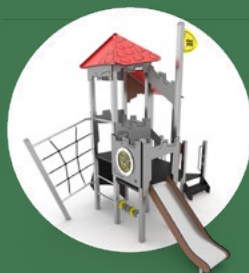

castillo

The Castillo series consists of high towers and classic multi-functional sets, with themes harking back to fairy tales and sagas about castles, knights, princesses, and dragons.

Towers reaching up to 9 m, bridges, rope elements, and stainless-steel tube slides, stimulate joyful play for children of all ages. Multifunctional tower sets are made of the highest-quality materials.

Find out more on www.vinci-play.com/en/playground-equipment/castillo