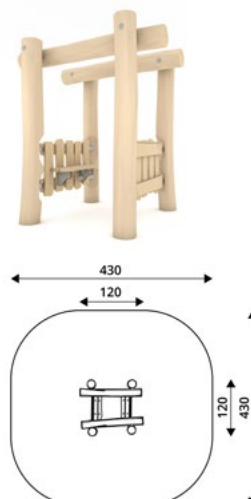

Sport devices

Small architecture

RB1334

160 cm

1+

16,5 m²

< 60 cm

RB1301