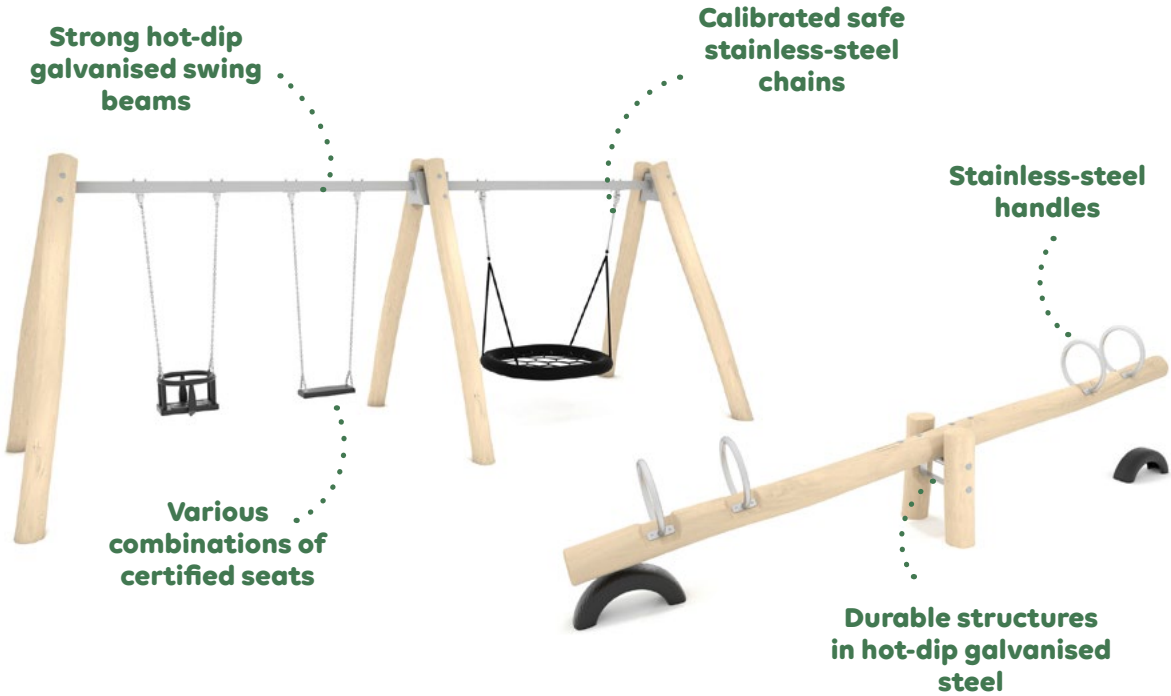

Activity equipment

Freestanding slides

Water and sand play

Educational equipment

Spring riders

Carousels

Swings and see-saws

Zip lines

Sport devices

Small architecture

RB1334

160 cm

1+

16,5 m²

< 60 cm

RB1301