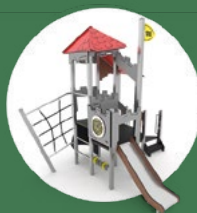

wooden

solo

minisweet

climbo

steel+

castillo

steel

crooc