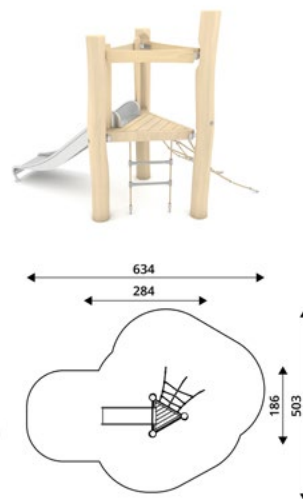

Sport devices

Small architecture

RB1334

160 cm

1+

16,5 m²

< 60 cm

RB1301

200 cm

2+

90 cm

21,2 m²

90 cm

RB1302

200 cm

3+