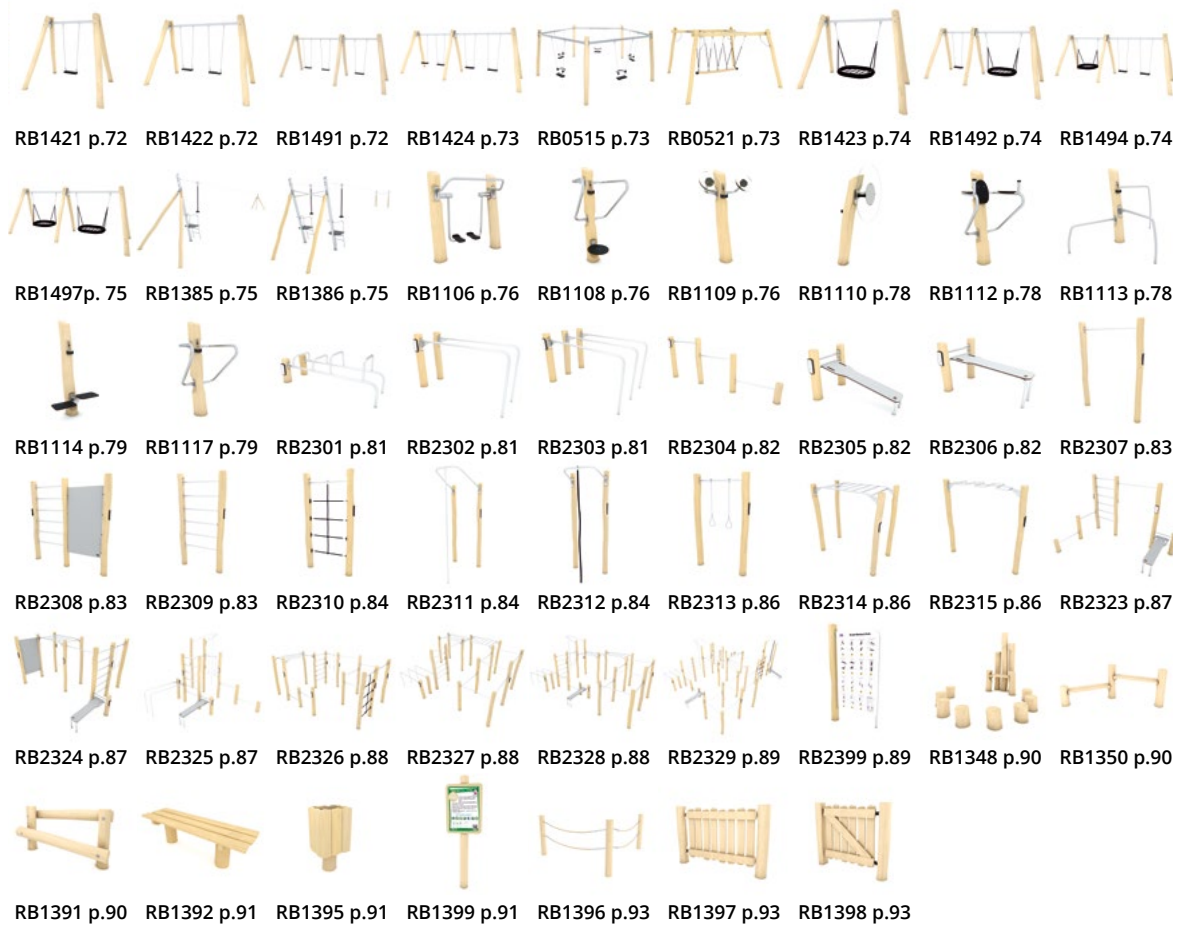

Recommended age range

Educational panel

Facilitated access for children with disabilities

Spinning elements

*The colours of the products in this catalogue may not correspond to the actual ones. Vinci Play reserves the right to make any changes and upgrades of its products at any time without notice. Information provided in this catalogue was accurate at the time of printing. Vinci Play accepts no responsibility for any loss or damage caused to any person or company as a result of any error, omission or misleading information, and this catalogue does not oblige to any form of contract.

ALL ROBINIA PRODUCTS

								
RB1334 p.26	RB1301 p.26	RB1302 p.26	RB1311 p.27	RB1305 p.27	RB1201 p.28	RB1202 p.28	RB1203 p.28	RB1205 p.30
								
RB1206 p.30	RB1207 p.30	RB1211 p.31	RB1215 p.31	RB1216 p.32	RB1217 p.32	RB1231 p.34	RB1232 p.34	RB1233 p.34
								
RB1234 p.35	RB1235 p.35	RB1236 p.35	RB1237 p.36	RB1238 p.36	RB1241 p.38	RB1242 p.38	RB1243 p.38	RB1244 p.41
								
RB1245 p.41	RB1246 p.41	RB1251 p.42	RB1253 p.42	RB1254 p.42	RB1255 p.43	RB1256 p.43	RB1257 p.43	RB1258 p.44
								
RB1260 p.44	RB1262 p.44	RB1263 p.47	RB1264 p.47	RB1265 p.47	RB1266 p.48	RB1267 p.48	RB1270 p.48	RB1271 p.49
								
RB1272 p.49	RB1273 p.49	RB1274 p.51	RB1275 p.51	RB1276 p.51	RB1277 p.52	RB1279 p.52	RB1280 p.52	RB1281 p.53
								
RB1310 p.53	RB1312 p.54	RB1319 p.54	RB1282 p.56	RB1285 p.56	RB1383 p.56	RB1291 p.57	RB1295 p.57	RB1331 p.58
								
RB1332 p.58	RB1333 p.58	RB1340 p.60	RB1341 p.60	RB1342 p.60	RB1343 p.61	RB1344 p.61	RB1345 p.62	RB1346 p.62
								
RB1347 p.62	RB1361 p.65	RB1362 p.65	RB1363 p.65	RB1364 p.66	RB1365 p.66	RB1369 p.66	RB1372 p.67	RB1373 p.67
								
RB1375 p.67	RB1351 p.68	RB1352 p.68	RB0510 p.69	RB0511 p.69	RB0512 p.69	RB0513 p.70	RB0520 p.70	RB0517 p.70