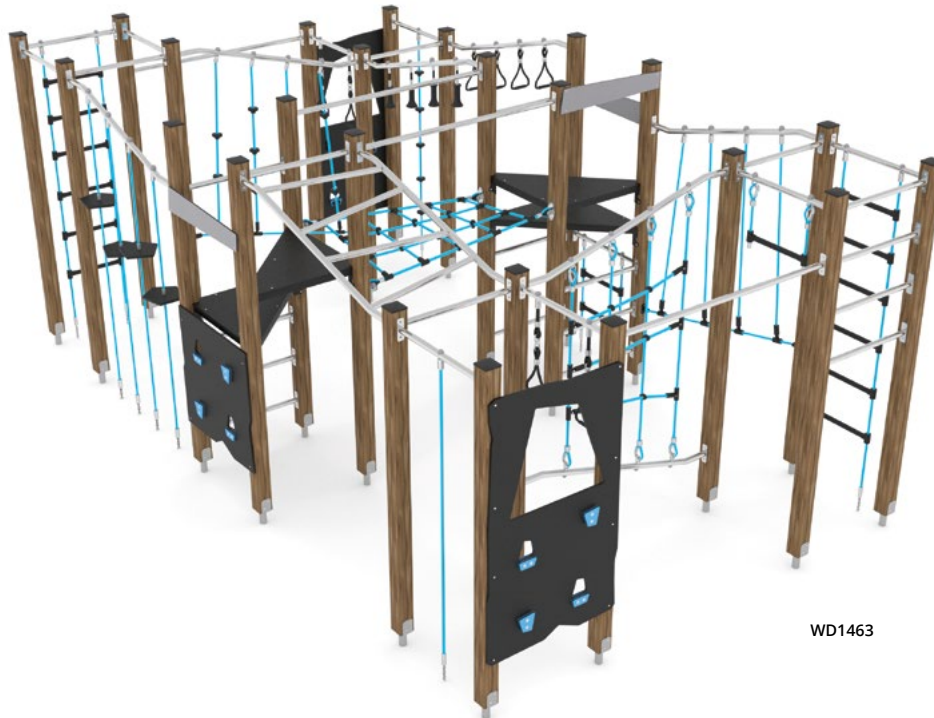

WD1463

Product code	Product length	Product width	Product height	Age range	Number of users	Safety zone	Free-fall height	Platform/s height	Construction			Colour variants	
									steel	inox	wood	HDPE / HPL	ropes
WD1461	-	535 cm	306 cm	3 - 14	28	44,7 m²	< 60 cm	29, 59 cm	-	-	●	● / ●	● / ● / ●
WD1463	-	536 cm	316 cm	7 - 16	52	60,4 m²	220 cm	120, 150 cm	-	-	●	● / ●	● / ● / ●