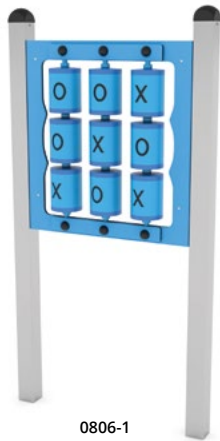

0806-1

Product code		Product length	Product width	Product height	Age range	Number of users	Safety zone	Free-fall height	Construction			Panels			
									steel	inox	wood	HDPE	HPL		
0122	●	144 cm	77 cm	97 cm	1 - 12	4	13,2 m²	< 60 cm	●	●	-	●	●	●	●
0120	●	76 cm	15 cm	97 cm	1 - 12	2	9,9 m²	< 60 cm	●	●	-	●	-	●	-
0121	●	80 cm	77 cm	97 cm	1 - 12	3	11,6 m²	< 60 cm	●	●	-	●	●	●	●
0806-1	●	90 cm	15 cm	165 cm	3 - 12	2	10,3 m²	< 60 cm	●	-	-	●	-	●	-
0808-1	●	35 cm	17 cm	100 cm	3 - 12	2	8,8 m²	< 60 cm	-	●	-	●	-	●	-
0804	●	120 cm	17 cm	130 cm	3 - 12	2	11,4 m²	< 60 cm	●	-	-	●	-	●	-
0685	-	84 cm	79 cm	123 cm	3 - 12	2	11,5 m²	< 60 cm	-	●	-	●	-	-	-
0809	-	81 cm	81 cm	300 cm	3 - 12	4	11,7 m²	< 60 cm	●	-	-	-	-	-	-