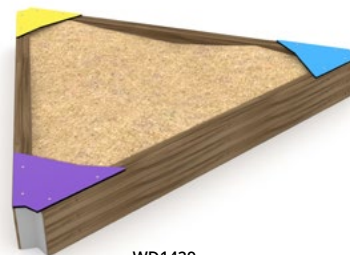

Modular system!

WD1429

More configurations available on www.vinci-play.com

More configurations available on www.vinci-play.com

WD1457-1

WD1455

WD1456

Product code	Icon	Product length	Product width	Product height	Age range	Number of users	Safety zone	Free-fall height	Construction			Panels	
									steel	inox	wood	HDPE	HPL
WD1458	-	258 cm	258 cm	28 cm	1 - 12	16	29,2 m²	< 60 cm	-	-	●	● ● ● ●	
WD1429	-	254 cm	221 cm	28 cm	1 - 12	9	21,8 m²	< 60 cm	-	-	●	● ● ● ●	
WD1457-1	-	380 cm	210 cm	35 cm	1 - 12	11	32,5 m²	< 60 cm	-	-	● ●	-	
WD1455	●	348 cm	171 cm	191 cm	1 - 12	23	28,6 m²	< 60 cm	-	-	● ●	● ● ● ●	
WD1456	●	145 cm	62 cm	170 cm	1 - 12	5	13,7 m²	< 60 cm	-	-	● ●	-