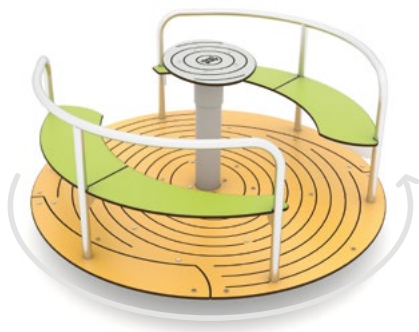

0706-1

See also from the ROBINIA series : s.126

Product code		Product length	Product width	Product height	Age range	Number of users	Safety zone	Free-fall height	Construction			Colour options				
									steel	inox	wood	HDPE	HPL			
0708-1	-	120 cm	120 cm	13 cm	3 - 12	4	21,2 m²	< 60 cm	-	☐	-	-	☐	☐	☐	☐
0702-2	-	120 cm	120 cm	73 cm	3 - 12	4	21,2 m²	73 cm	-	☐	-	-	☐	☐	☐	☐
0705-2	-	150 cm	150 cm	71 cm	3 - 12	5	23,8 m²	71 cm	-	☐	-	-	☐	☐	☐	☐
0706-1	-	150 cm	150 cm	68 cm	3 - 12	8	23,8 m²	68 cm	-	☐	-	-	☐	☐	☐	☐