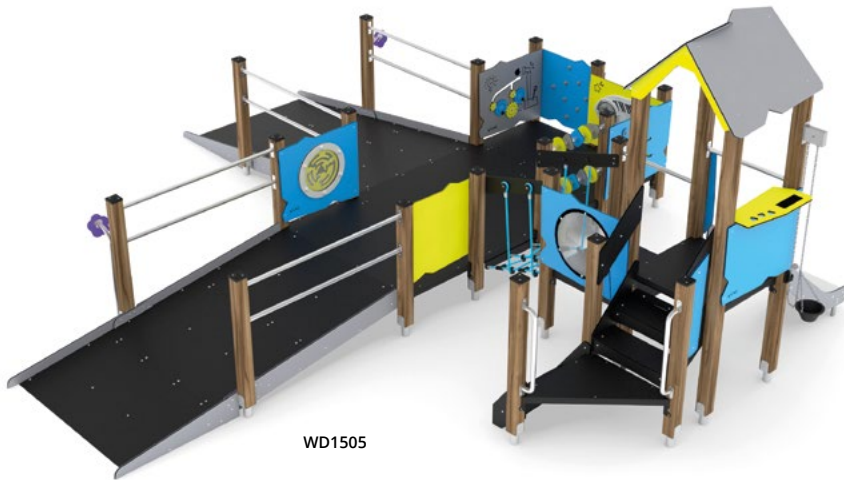

WD1503

WD1403

WD1437

WD1401

WD1402

WD1407

Product code		Product length	Product width	Product height	Age range	Number of users	Safety zone	Free-fall height	Slide/s height	Platform/s height	Construction					Panels variants						
											steel	inox	wood	HDPE	HPL							
WD1503	●	342 cm	336 cm	247 cm	1 - 8	25	33,8 m ²	<60 cm	59 cm	35, 59 cm	-	-	●	●	●	●	●	●	●	●	●	●
WD1403	●	204 cm	139 cm	170 cm	3 - 14	7	18,8 m ²	90 cm	90 cm	90 cm	-	-	●	●	●	●	●	●	●	●	●	●
WD1437	●	349 cm	173 cm	103 cm	1 - 8	15	27,3 m ²	<60 cm	-	-	-	-	●	●	●	●	●	●	●	●	●	●
WD1401	●	97 cm	96 cm	139 cm	1 - 8	4	13,8 m ²	60 cm	-	-	-	-	●	●	●	●	●	●	●	●	●	●
WD1402	●	166 cm	99 cm	191 cm	1 - 8	6	15,6 m ²	<60 cm	-	35 cm	-	-	●	●	●	●	●	●	●	●	●	●
WD1407	●	260 cm	270 cm	280 cm	3 - 14	13	27,3 m ²	90 cm	90 cm	90 cm	-	-	●	●	●	●	●	●	●	●	●	●