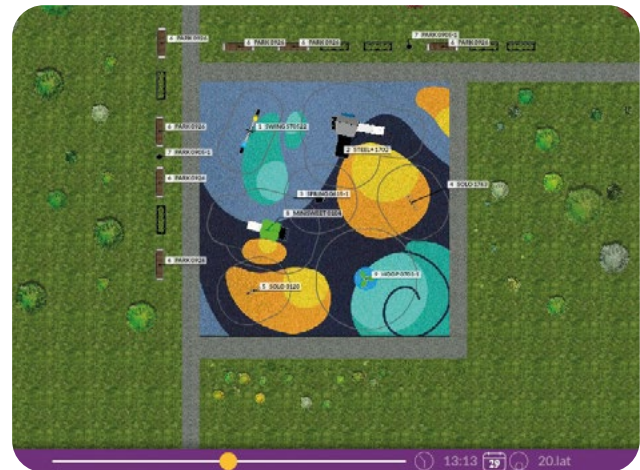

More information on other warranty periods for selected parameters - available on request in the Guarantee Card.

Design your playground!

Design a functional and safe playground with the 3D Planner application. Thanks to this user-friendly app you will be able to create several versions of the playground and choose the one you like the best in just 5 minutes. Upload a photo of the space you have at your disposal and fill it up with Vinci Play equipment. See what your new playground will look like in the morning, in the evening and during different seasons of the year. You will be able to export the created visualizations to .jpg/.png or .pdf files. Our 3D application will calculate the area needed for the installation of the Vinci Play equipment based on their safety zones, so that your modern playground can meet all the requirements of the EN 1176 standard.

WATCH VIDEO!

1. How to start?

You can easily name the project, define the size of the area and the shape and size of the playground.

2. Choosing Vinci Play products

You can search for a Vinci Play product by the age of users, product series, materials or colour versions through a quick and intuitive search engine. The application contains an up-to-date library of all devices available in the offer.

4. Defining surface texture

Each playground also has a surface. Not all devices can be installed on grass or sand. You can easily sketch various shapes on the surface that can be made of flexible poured surfaces. Just choose a defined shape - circle, square or hexagon, or draw an irregular shape by hand. It is very easy! Then you can choose the colour or texture of each element of the surface.