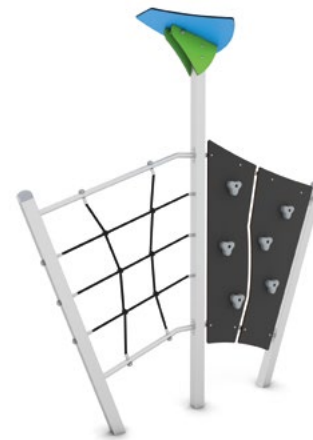

1714

Product code	Product length	Product width	Product height	Age range	Number of users	Safety zone	Free-fall height	Platform/s height	Construction			Colour variants	
									steel	inox	wood	HDPE / HPL	ropes
1750	-	229 cm	155 cm	166 cm	7	16,2 m²	147 cm	-	●	●	-	-	-
1714	-	260 cm	68 cm	289 cm	4	22,0 m²	200 cm	-	●	●	-	● / -	●
1716	-	453 cm	187 cm	241 cm	17	39,0 m²	225 cm	-	●	●	-	-	●