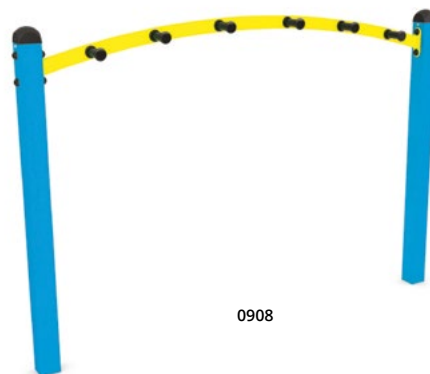

0908

Product code		Product length	Product width	Product height	Colour options			Construction	
					HDPE	HPL	wood	steel	wood
WD1483	-	50 cm	10 cm	170 cm	-	-	-	-	●
0906	-	50 cm	4 cm	171 cm	-	-	-	●	-
0907	-	59 cm	4 cm	169 cm	-	-	-	●	-
0908	-	170 cm	15 cm	171 cm	-	-	-	●●●	-

Characteristics of the PARK series:

Galvanised steel construction

Wood construction

Galvanised anchors

HDPE panels

HPL panels

Colour & material options*:

Colour (panels):

C1 HPL - RAL6000

C2 HPL - RAL3000

C11E HDPE - multicolour

C3 HPL - RAL5024

C9 HPL - wood pattern

C12E HDPE - grey/black

Anchoring:

- Surface

- Deep

*Material options apply to selected products, for more information visit: www.vinci-play.com