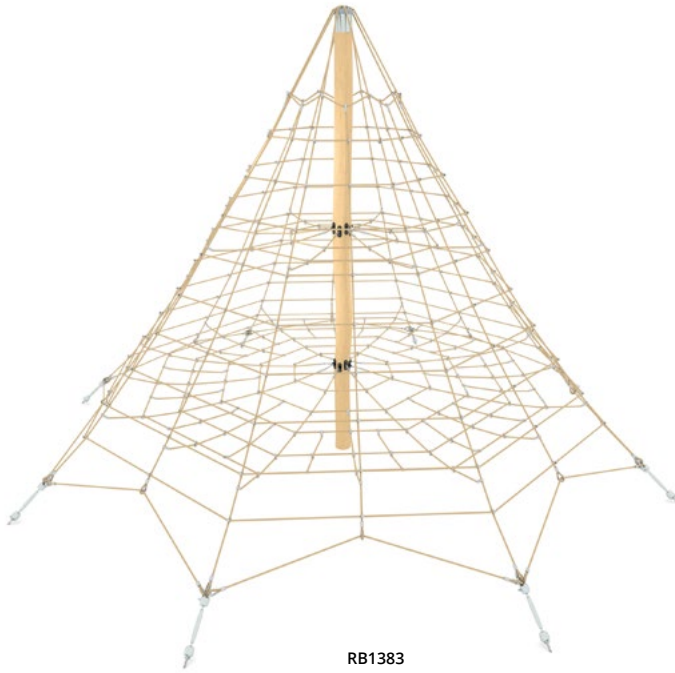

RB1273

Product code		Product length	Product width	Product height	Age range	Number of users	Safety zone	Free-fall height
RB1262	-	220 cm	130 cm	240 cm	5+	6	21,3 m ²	238 cm
RB1271	-	260 cm	50 cm	150 cm	3+	5	17,2 m ²	< 60 cm
RB1272	-	380 cm	60 cm	160 cm	3+	7	21,4 m ²	< 60 cm
RB1278	-	225 cm	70 cm	30 cm	3+	5	17,0 m ²	< 60 cm
RB1279	-	230 cm	140 cm	99 cm	2+	3	21,1 m ²	99 cm
RB1274	-	340 cm	210 cm	120 cm	3+	16	29,7 m ²	117 cm
RB1270	-	130 cm	120 cm	95 cm	1+	5	15,2 m ²	< 60 cm
RB1273	-	480 cm	290 cm	180 cm	3+	11	31,2 m ²	90 cm

RB1283

RB1284

RB1280

Product code		Product length	Product width	Product height	Age range	Number of users	Safety zone	Free-fall height
RB1283	-	450 cm	140 cm	115 cm	4+	4	28,9 m ²	110 cm
RB1284	-	210 cm	75 cm	210 cm	4+	4	17,0 m ²	204 cm
RB1280	-	515 cm	475 cm	170 cm	4+	6	43,8 m ²	85 cm

Product code		Product length	Product width	Product height	Age range	Number of users	Safety zone	Free-fall height
RB1383	-	700 cm	700 cm	450 cm	3+	44	95,0 m ²	200 cm
RB1282	-	360 cm	50 cm	230 cm	3+	10	20,6 m ²	120 cm
RB1285	-	190 cm	95 cm	180 cm	3+	3	18,7 m ²	175 cm
RB1275	-	325 cm	260 cm	110 cm	3+	14	27,2 m ²	110 cm
RB1277	-	240 cm	240 cm	200 cm	4+	10	32,0 m ²	190 cm
RB1276	-	200 cm	195 cm	110 cm	3+	4	19,6 m ²	110 cm
RB1310	-	300 cm	250 cm	200 cm	4+	11	33,2 m ²	200 cm