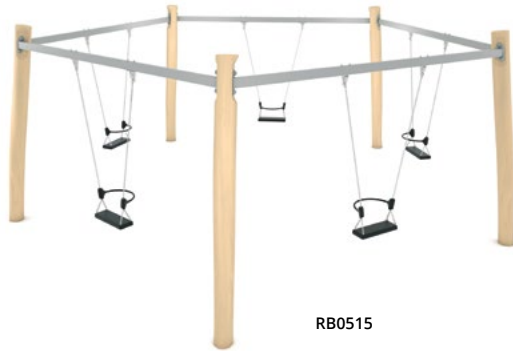

RB0513

Product code		Product length	Product width	Product height	Age range	Number of users	Safety zone	Free-fall height
RB1423	●	210 cm	330 cm	240 cm	3+	7	18,1 m ²	130 cm
RB1492	●	210 cm	520 cm	240 cm	1+ / 3+	8	31,8 m ²	130 cm
RB1494	●	210 cm	630 cm	240 cm	1+ / 3+	9	40,3 m ²	130 cm
RB1497	●	210 cm	590 cm	240 cm	3+	14	37,0 m ²	130 cm
RB0520	-	210 cm	270 cm	240 cm	1+	2	12,9 m ²	175 cm
RB0517	●	250 cm	355 cm	300 cm	3+	1	18,1 m ²	145 cm
RB0513	●	100 cm	310 cm	180 cm	3+	7	15,5 m ²	105 cm

RB0510

Modular system!

More configurations available on www.vinci-play.com

Available seats:

RB0511

RB0512

Product code		Product length	Product width	Product height	Age range	Number of users	Safety zone	Free-fall height
RB0510	-	20 cm	170 cm	180 cm	1+ / 3+	1	11,4 m ²	99 cm
RB0511	-	20 cm	320 cm	180 cm	1+ / 3+	2	21,5 m ²	99 cm
RB0512	-	20 cm	470 cm	180 cm	1+ / 3+	3	31,0 m ²	99 cm

RB0515

RB0521-1

Available length:
20 m, 30 m, 40 m

RB1385

Available length:
20 m, 30 m, 40 m

RB1386

Product code		Product length	Product width	Product height	Age range	Number of users	Safety zone	Free-fall height
RB0515	-	650 cm	620 cm	240 cm	1+ / 3+	5	46,5 m ²	130 cm
RB0521-1	-	500 cm	320 cm	280 cm	3+	4	13,5 m ²	130 cm
RB1385	-	2460 cm	340 cm	400 cm	5+	1	83,8 m ²	175 cm
RB1386	-	2430 cm	300 cm	400 cm	5+	2	138,7 m ²	175 cm

RB1350

RB1349

RB1348

RB1399

RB1395

RB1392

RB1391

Product code		Product length	Product width	Product height	Age range	Number of users	Safety zone	Free-fall height
RB1350	-	200 cm	100 cm	70 cm	-	-	-	-
RB1349	-	210 cm	180 cm	40 cm	-	-	-	-
RB1348	-	230 cm	220 cm	160 cm	-	-	-	-
RB1399	-	56 cm	15 cm	180 cm	-	-	-	-
RB1395	-	40 cm	30 cm	80 cm	-	-	-	-
RB1392	-	150 cm	45 cm	45 cm	-	-	-	-
RB1391	-	165 cm	70 cm	80 cm	-	-	-	-