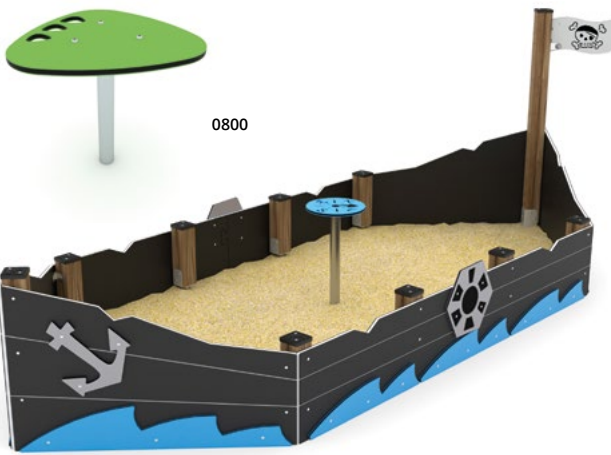

0800

WD1416