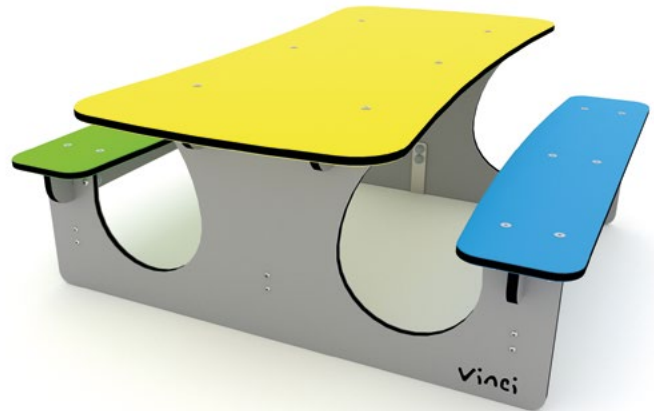

- park -

Small park architecture

The PARK series is a necessary complement to a kid-friendly playground.

Comfortable benches and tables, colourful litter bins, information boards and fences – all these elements ensure comfortable relaxation for children, their parents and caregivers.

The modern and aesthetically pleasing design of street furniture harmoniously blends in with the playground equipment.

0913