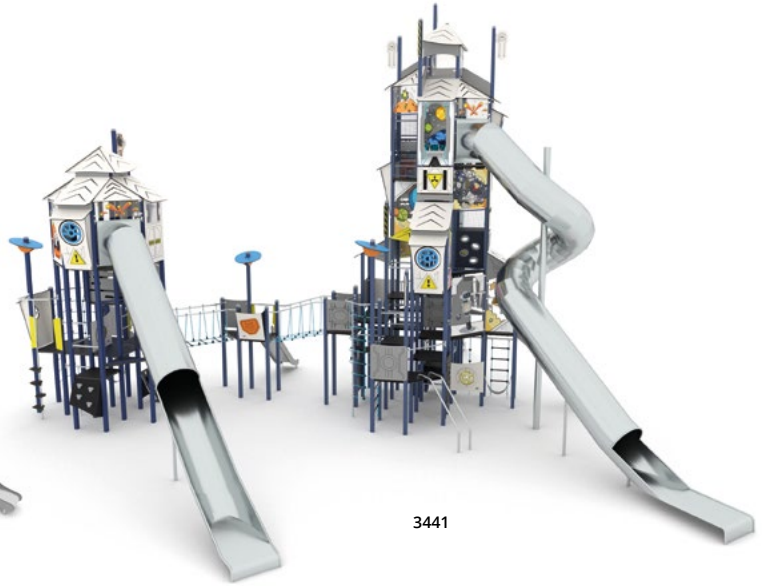

3441

New series!

Product code		Product length	Product width	Product height	Age range	Number of users	Safety zone	Free-fall height	Slide/s height	Tube/s height	Construction				
											steel	inox	wood	HDPE	HPL
3440		1051 cm	796 cm	950 cm	4 - 14	105	77,6 m²	270 cm	180, 210 cm	570 cm			-		-
3441		1527 cm	1321 cm	950 cm	4 - 14	162	139,6 m²	270 cm	150, 180, 210 cm	360, 570 cm			-		-
3445		1527 cm	1515 cm	950 cm	4 - 14	198	174,3 m²	270 cm	90, 180, 210 cm	360, 570 cm			-		-