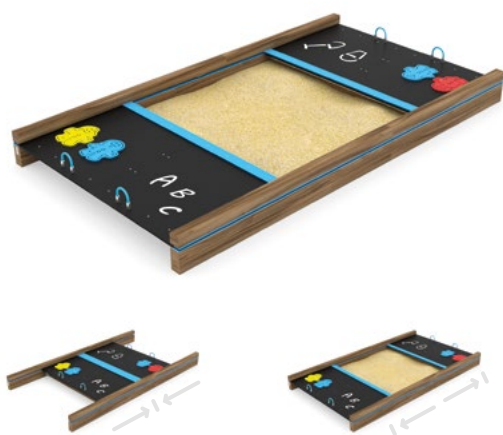

Modular system!

More configurations available on www.vinci-play.com

More configurations available on www.vinci-play.com

WD1457-1

WD1455

WD1456

Product code	Icon	Product length	Product width	Product height	Age range	Number of users	Safety zone	Free-fall height	Construction			Panels	
									steel	inox	wood	HDPE	HPL
WD1458	-	258 cm	258 cm	28 cm	1 - 12	16	29,2 m²	< 60 cm	-	-	●	● ● ● ●	
WD1429	-	254 cm	221 cm	28 cm	1 - 12	9	21,8 m²	< 60 cm	-	-	●	● ● ● ●	
WD1457-1	-	380 cm	210 cm	35 cm	1 - 12	11	32,5 m²	< 60 cm	-	-	● ●	-	
WD1455	●	348 cm	171 cm	191 cm	1 - 12	23	28,6 m²	< 60 cm	-	-	● ●	● ● ● ●	
WD1456	●	145 cm	62 cm	170 cm	1 - 12	5	13,7 m²	< 60 cm	-	-	● ●	-