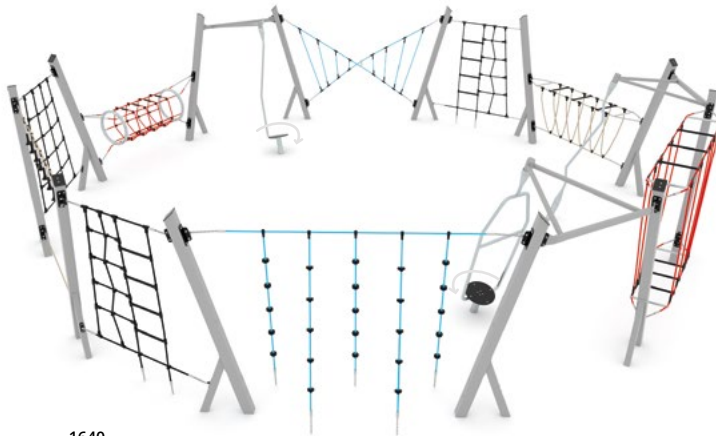

1640

Product code	Icon	Product length	Product width	Product height	Age range	Number of users	Safety zone	Free-fall height	Construction			Ropes options
									steel	inox	wood	
1639		1109 cm	961 cm	223 cm	4 - 14	49	97,9 m²	200 cm	●	-	-	● ● ● ●
1640		914 cm	908 cm	224 cm	4 - 14	44	112,0 m²	200 cm	●	-	-	● ● ● ●

Characteristics of the NETTIX series:

Galvanised steel construction

Stainless steel elements

HPL HEXA platforms

Ropes with steel core

Spinning elements

Durable connectors

Stainless steel chains

Protective tops

Colour & material options*:

Colour (ropes):

- L5 - blue
- L7 - red
- L6 - black
- L8 - beige

*Material options apply to selected products, for more information visit: www.vinci-play.com