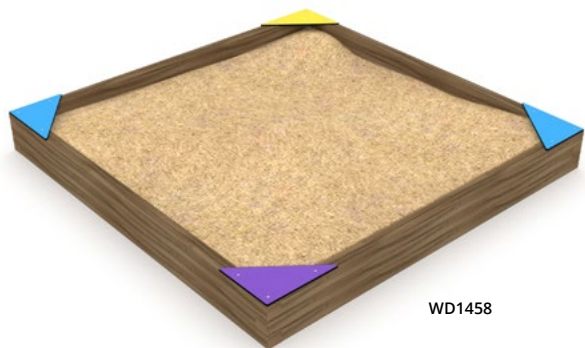

Modular system!

WD1458