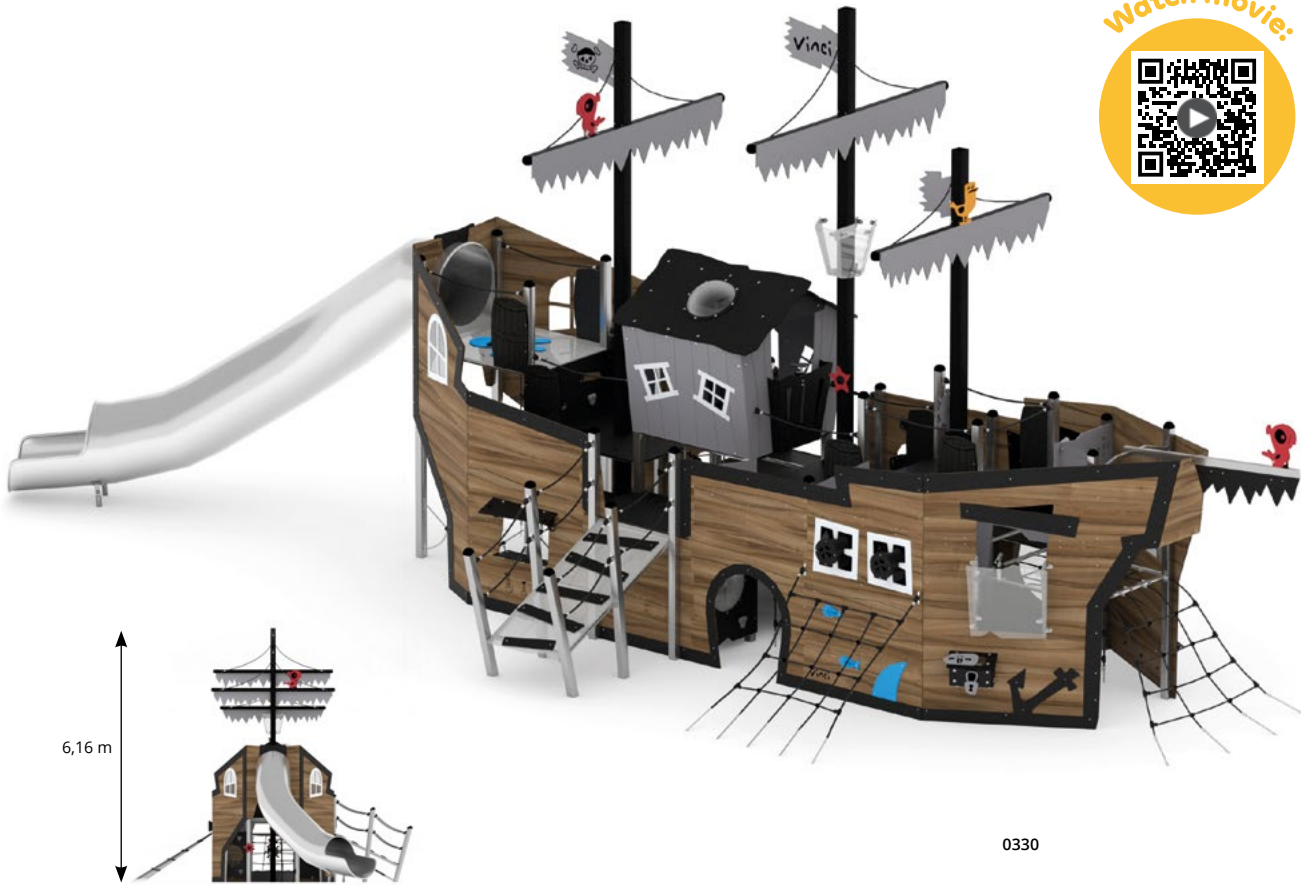

0330

Product code	Product length	Product width	Product height	Age range	Number of users	Safety zone	Free-fall height	Slide/s height	Platform/s height	Construction	Panels
0330	1492 cm	672 cm	616 cm	5 - 14	110	101,3 m²	210 cm	210* cm	90, 110, 120, 150, 180, 210 cm	- ● - -	- ●

*Height of tube slides.

Characteristics of the CROOC series:

Stainless steel construction or elements

HPL HEXA platforms

HPL panels

Polycarbonate (PC) panels and platforms

Stainless steel slides

Stainless steel tube slides

Durable connectors

Ropes with steel core

Protective tops

Colour & material options*:

Colour (panels):

- CSH HPL - multicolour
- C9 HPL - wood pattern

Slides:

- Stainless steel
- Fiberglass

Tubes:

- Stainless steel
- PE

Anchoring:

- Surface
- Deep

*Material options apply to selected products, for more information visit: www.vinci-play.com