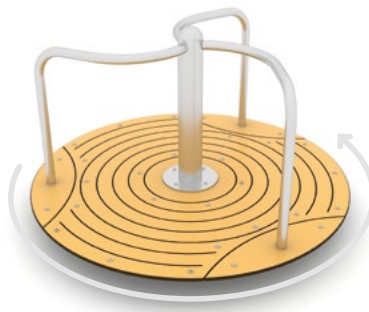

0702-2

See also from the ROBINIA series : s.126

Product code		Product length	Product width	Product height	Age range	Number of users	Safety zone	Free-fall height	Construction			Colour options				
									steel	inox	wood	HDPE	HPL			
0708-1	-	120 cm	120 cm	13 cm	3 - 12	4	21,2 m²	< 60 cm	-	☐	-	-	☐	☐	☐	☐
0702-2	-	120 cm	120 cm	73 cm	3 - 12	4	21,2 m²	73 cm	-	☐	-	-	☐	☐	☐	☐
0705-2	-	150 cm	150 cm	71 cm	3 - 12	5	23,8 m²	71 cm	-	☐	-	-	☐	☐	☐	☐
0706-1	-	150 cm	150 cm	68 cm	3 - 12	8	23,8 m²	68 cm	-	☐	-	-	☐	☐	☐	☐