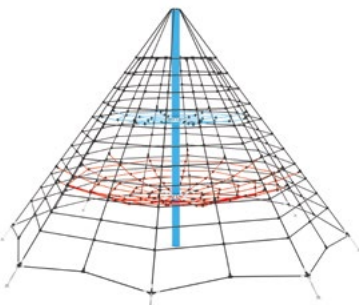

1750

1714

1716

Product code	Product length	Product width	Product height	Age range	Number of users	Safety zone	Free-fall height	Platform/s height	Construction			Colour variants	
									steel	inox	wood	HDPE / HPL	ropes
1750	-	229 cm	155 cm	166 cm	7	16,2 m ²	147 cm	-	●	●	-	-	-
1714	-	260 cm	68 cm	289 cm	4	22,0 m ²	200 cm	-	●	●	-	● / -	●
1716	-	453 cm	187 cm	241 cm	17	39,0 m ²	225 cm	-	●	●	-	-	●