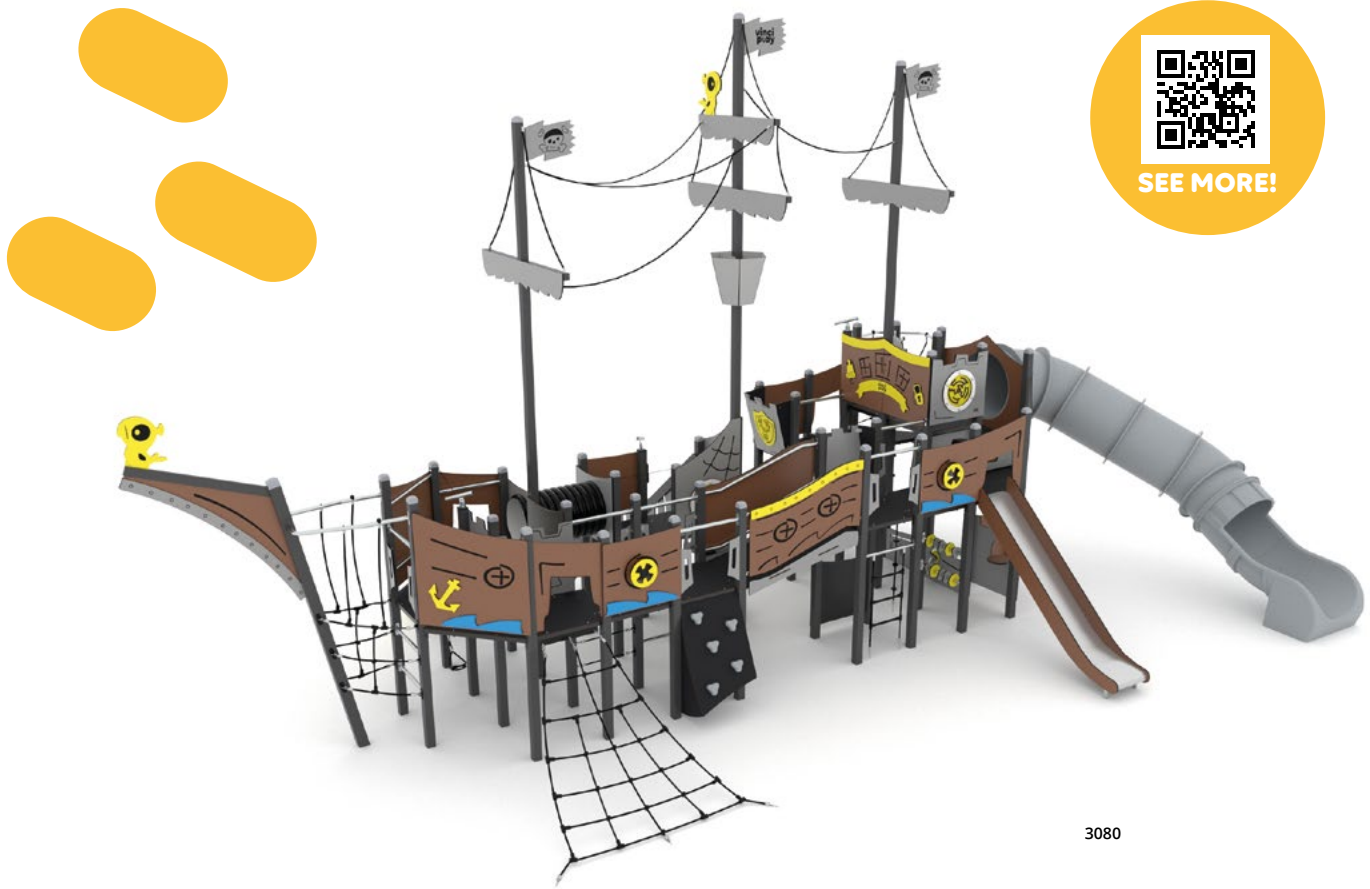

3080

Product code		Product length	Product width	Product height	Age range	Number of users	Safety zone	Free-fall height	Slide/s height	Tube/s height	Construction				
											steel	inox	wood	HDPE	HPL
3080		1195 cm	603 cm	640 cm	4 - 14	87	101,2 m²	270 cm	120, 150 cm	180 cm			-		-

Characteristics of the CASTILLO series:

Galvanised steel construction

Stainless steel construction or elements

HPL HEXA platforms

HDPE panels

Polycarbonate (PC) panels

UV printed PC panels

Stainless steel slides

Durable connectors

Ropes with steel core

Protective tops

PP tunnels

Colour & material options*:

Construction:

Slides:

Tubes:

Painted steel RAL7016

- Stainless steel

- Stainless steel

Stainless steel

- Fiberglass

- PE

*Material options apply to selected products, for more information visit: www.vinci-play.com