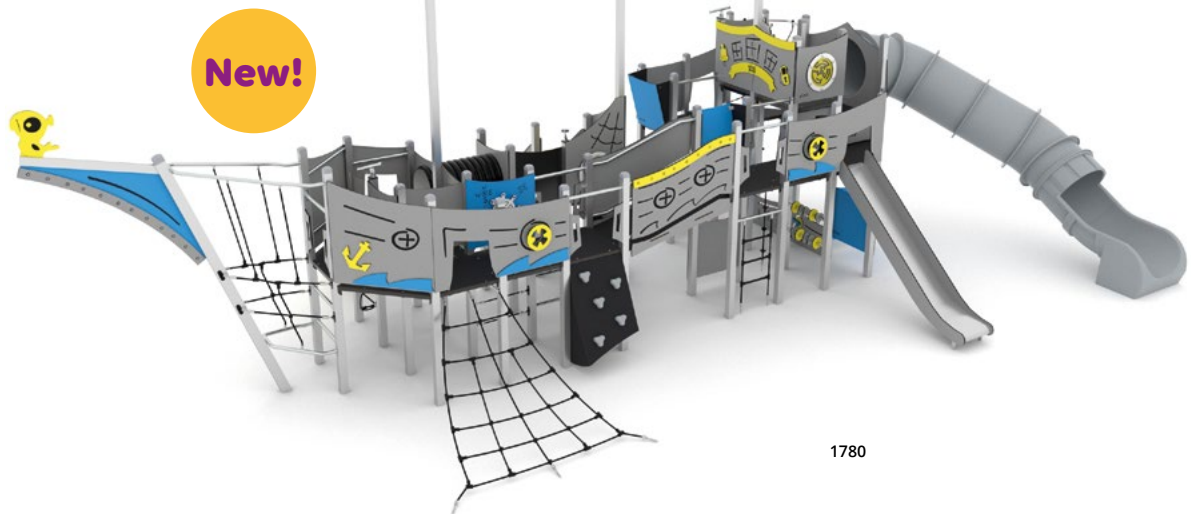

1780

Product code		Product length	Product width	Product height	Age range	Number of users	Safety zone	Free-fall height	Slide/s height	Tube/s height	Construction			Panels variants				
											steel	inox	wood	HDPE	HPL			
1736		498 cm	324 cm	286 cm	3 - 14	24	37,9 m²	90 cm	90 cm	-			-					-
1780		1195 cm	603 cm	640 cm	4 - 14	87	101,2 m²	270 cm	120, 150 cm	180 cm			-					-

Characteristics of the STEEL+ series:

Galvanised steel construction

Stainless steel construction or elements

HPL HEXA platforms

HDPE panels

Polycarbonate (PC) panels

UV printed PC panels

Stainless steel slides

Durable connectors

Ropes with steel core

Protective tops

PP tunnels

Colour & material options*:

Colour (panels):

- HDPE - RAL6024
- HDPE - RAL3020
- C11E HDPE - multicolour
- HDPE - RAL5015
- HDPE - RAL8024

Construction:

- Painted steel RAL 7040
- Stainless steel

Slides:

- Stainless steel
- Fiberglass

Tubes:

- Stainless steel
- PE

Anchoring:

- Surface
- Deep

*Material options apply to selected products, for more information visit: www.vinci-play.com