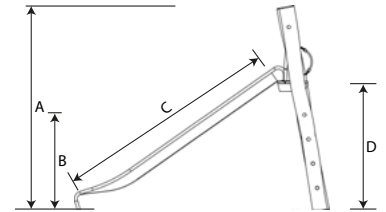

Product number		Product length	Product width	Product height (A)	Age range	Number of users	Safety zone	Free-fall height	Slide height (B)	Slide length (C)	Platform height (D)
RB1291	-	215 cm	110 cm	185 cm	2+	3	17,1 m²	90 cm	90 cm	153 cm	90 cm
RB1292	-	265 cm	110 cm	210 cm	2+	4	18,6 m²	120 cm	120 cm	214 cm	120 cm
RB1293	-	310 cm	110 cm	240 cm	3+	4	19,8 m²	150 cm	150 cm	266 cm	150 cm
RB1294	-	360 cm	110 cm	270 cm	4+	3	23,4 m²	180 cm	180 cm	319 cm	180 cm
RB1295	-	205 cm	110 cm	180 cm	2+	3	16,9 m²	< 60 cm	90 cm	153 cm	25 cm
RB1296	-	250 cm	110 cm	210 cm	2+	3	17,8 m²	< 60 cm	120 cm	214 cm	25 cm
RB1297	-	290 cm	110 cm	240 cm	2+	3	18,9 m²	< 60 cm	150 cm	266 cm	25 cm
RB1298	-	335 cm	110 cm	270 cm	3+	3	19,9 m²	< 60 cm	180 cm	319 cm	25 cm
RB1299	-	375 cm	110 cm	300 cm	3+	3	21,2 m²	< 60 cm	210 cm	372 cm	25 cm