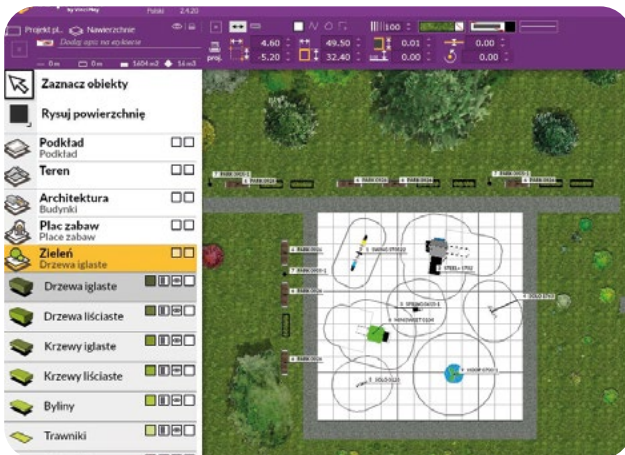

More information on other warranty periods for selected parameters - available on request in the Guarantee Card.

Design your playground!

Design a functional and safe playground with the 3D Planner application. Thanks to this user-friendly app you will be able to create several versions of the playground and choose the one you like the best in just 5 minutes. Upload a photo of the space you have at your disposal and fill it up with Vinci Play equipment. See what your new playground will look like in the morning, in the evening and during different seasons of the year. You will be able to export the created visualizations to .jpg/.png or .pdf files. Our 3D application will calculate the area needed for the installation of the Vinci Play equipment based on their safety zones, so that your modern playground can meet all the requirements of the EN 1176 standard.

WATCH VIDEO!

1. How to start?

You can easily name the project, define the size of the area and the shape and size of the playground.

2. Choosing Vinci Play products

You can search for a Vinci Play product by the age of users, product series, materials or colour versions through a quick and intuitive search engine. The application contains an up-to-date library of all devices available in the offer.

3. Adding products, plants and creating a playground of your dreams

Adding equipment or plants is child's play. As soon as you make your choice - just click on the product (or on a plant) and drag it to the selected area. When putting more products, special attention should be paid to ensure that the safety zones of individual elements do not overlap (this is very important!) - when this happens, the contact area will be highlighted in red.