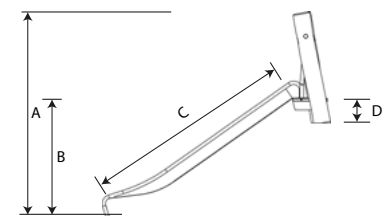

Product number		Product length	Product width	Product height (A)	Age range	Number of users	Safety zone	Free-fall height	Slide height (B)	Slide length (C)	Platform height (D)
RB1291	-	215 cm	110 cm	185 cm	2+	3	17,1 m²	90 cm	90 cm	153 cm	90 cm
RB1292	-	265 cm	110 cm	210 cm	2+	4	18,6 m²	120 cm	120 cm	214 cm	120 cm
RB1293	-	310 cm	110 cm	240 cm	3+	4	19,8 m²	150 cm	150 cm	266 cm	150 cm
RB1294	-	360 cm	110 cm	270 cm	4+	3	23,4 m²	180 cm	180 cm	319 cm	180 cm
RB1295	-	205 cm	110 cm	180 cm	2+	3	16,9 m²	< 60 cm	90 cm	153 cm	25 cm
RB1296	-	250 cm	110 cm	210 cm	2+	3	17,8 m²	< 60 cm	120 cm	214 cm	25 cm
RB1297	-	290 cm	110 cm	240 cm	2+	3	18,9 m²	< 60 cm	150 cm	266 cm	25 cm
RB1298	-	335 cm	110 cm	270 cm	3+	3	19,9 m²	< 60 cm	180 cm	319 cm	25 cm
RB1299	-	375 cm	110 cm	300 cm	3+	3	21,2 m²	< 60 cm	210 cm	372 cm	25 cm