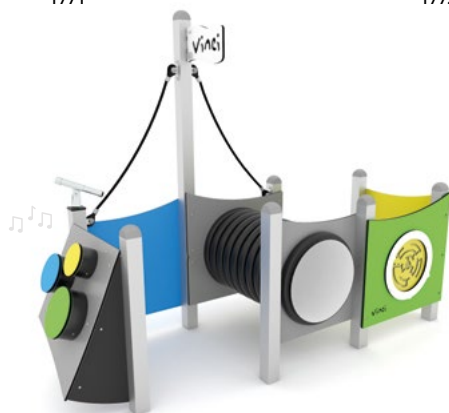

1722

1721

Product code		Product length	Product width	Product height	Age range	Number of users	Safety zone	Free-fall height	Construction			Panels	
									steel	inox	wood	HDPE	HPL
1760	●	81 cm	14 cm	134 cm	1 - 8	2	10,0 m ²	< 60 cm	●	●	-	● ● ● ● ● ●	-
1761	●	81 cm	15 cm	134 cm	1 - 8	1	10,1 m ²	< 60 cm	●	●	-	● ● ● ● ● ●	-
1762	●	81 cm	12 cm	134 cm	1 - 8	1	10,0m ²	< 60 cm	●	●	-	● ● ● ● ● ●	-
1763	●	91 cm	22 cm	143 cm	1 - 8	2	10,5 m ²	< 60 cm	●	●	-	● ● ● ● ● ●	-
1770	●	81 cm	38 cm	134 cm	1 - 8	1	10,9 m ²	< 60 cm	●	●	-	● ● ● ● ● ●	-
1771	●	130 cm	17 cm	116 cm	1 - 8	2	11,7 m ²	< 60 cm	●	●	-	● ● ● ● ● ●	-
1772	●	137 cm	77 cm	206 cm	1 - 8	5	12,5 m ²	< 60 cm	●	●	-	● ● ● ● ● ●	-
1720	●	240 cm	77 cm	206 cm	1 - 8	7	16,2 m ²	67 cm	●	●	-	● ● ● ● ● ●	-
1721	●	349 cm	166 cm	206 cm	1 - 8	10	21,6 m ²	80 cm	●	●	-	● ● ● ● ● ●	-
1722	●	263 cm	112 cm	206 cm	1 - 8	6	20,2 m ²	< 60 cm	●	●	-	● ● ● ● ● ●	-