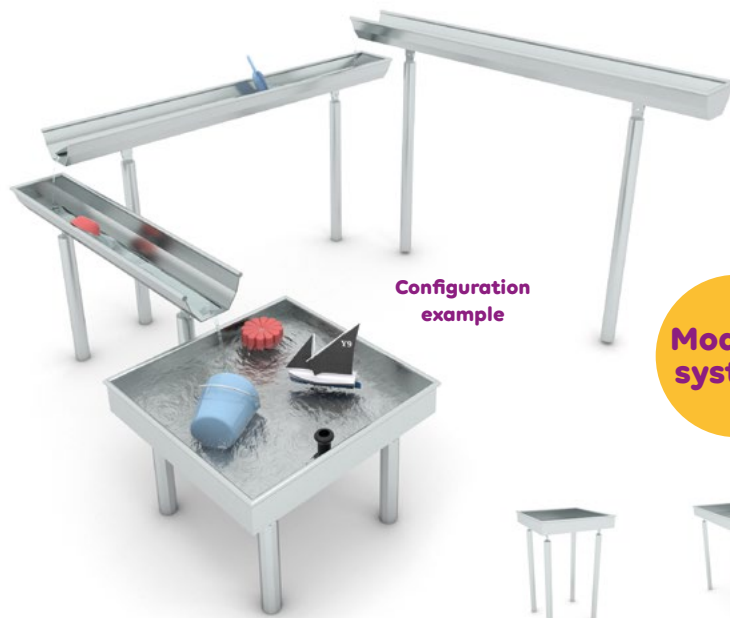

1722

1721

Product code		Product length	Product width	Product height	Age range	Number of users	Safety zone	Free-fall height	Construction			Panels	
									steel	inox	wood	HDPE	HPL
1760	●	81 cm	14 cm	134 cm	1 - 8	2	10,0 m ²	< 60 cm	●	●	-	● ● ● ● ● ●	-
1761	●	81 cm	15 cm	134 cm	1 - 8	1	10,1 m ²	< 60 cm	●	●	-	● ● ● ● ● ●	-
1762	●	81 cm	12 cm	134 cm	1 - 8	1	10,0m ²	< 60 cm	●	●	-	● ● ● ● ● ●	-
1763	●	91 cm	22 cm	143 cm	1 - 8	2	10,5 m ²	< 60 cm	●	●	-	● ● ● ● ● ●	-
1770	●	81 cm	38 cm	134 cm	1 - 8	1	10,9 m ²	< 60 cm	●	●	-	● ● ● ● ● ●	-
1771	●	130 cm	17 cm	116 cm	1 - 8	2	11,7 m ²	< 60 cm	●	●	-	● ● ● ● ● ●	-
1772	●	137 cm	77 cm	206 cm	1 - 8	5	12,5 m ²	< 60 cm	●	●	-	● ● ● ● ● ●	-
1720	●	240 cm	77 cm	206 cm	1 - 8	7	16,2 m ²	67 cm	●	●	-	● ● ● ● ● ●	-
1721	●	349 cm	166 cm	206 cm	1 - 8	10	21,6 m ²	80 cm	●	●	-	● ● ● ● ● ●	-
1722	●	263 cm	112 cm	206 cm	1 - 8	6	20,2 m ²	< 60 cm	●	●	-	● ● ● ● ● ●	-