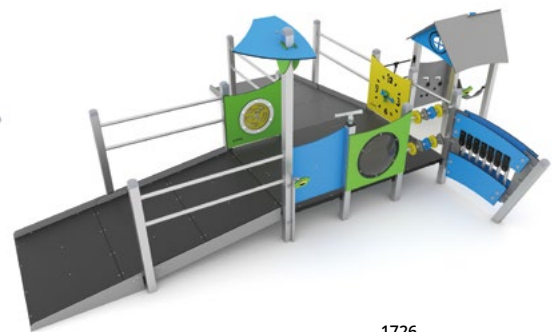

1726

Product code		Product length	Product width	Product height	Age range	Number of users	Safety zone	Free-fall height	Slide/s height	Tube/s height	Construction			Panels variants				
											steel	inox	wood	HDPE	HPL			
1701		224 cm	234 cm	286 cm	1 - 8	9	22,2 m²	90 cm	90 cm	-			-					-
1724		323 cm	310 cm	283 cm	1 - 8	14	30,5 m²	90 cm	90 cm	-			-					-
1726		642 cm	525 cm	231 cm	1 - 8	38	53,1 m²	99 cm	-	-			-					-