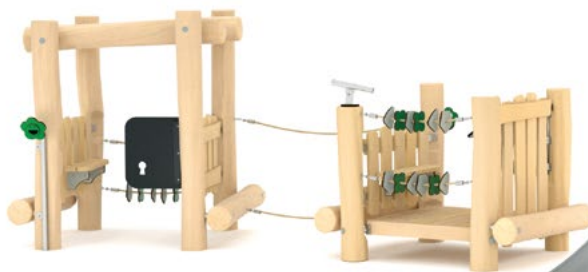

RB1238

Product code		Product length	Product width	Product height	Age range	Number of users	Safety zone	Free-fall height
RB1238		850 cm	630 cm	460 cm	3+	40	76,0 m ²	150 cm

RB1241

RB1243

RB1244

RB1242

RB1245

RB1246

Product code		Product length	Product width	Product height	Age range	Number of users	Safety zone	Free-fall height
RB1241	●	275 cm	130 cm	210 cm	1+	12	22,7 m ²	< 60 cm
RB1243	●	170 cm	130 cm	135 cm	1+	10	17,4 m ²	< 60 cm
RB1244	●	170 cm	130 cm	170 cm	1+	11	17,4 m ²	< 60 cm
RB1242	●	400 cm	270 cm	290 cm	2+	11	31,7 m ²	90 cm
RB1245	●	430 cm	230 cm	170 cm	1+	25	28,5 m ²	< 60 cm
RB1246	●	830 cm	350 cm	290 cm	2+	36	51,8 m ²	90 cm