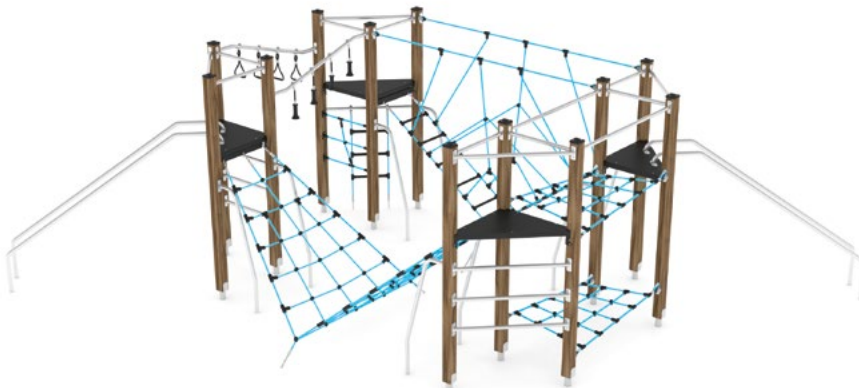

WD1453

Product code	Product length	Product width	Product height	Age range	Number of users	Safety zone	Free-fall height	Slide/s height	Platform/s height	Construction					Panels variants					
										steel	inox	wood	HDPE	HPL						
WD1439	-	306 cm	230 cm	230 cm	3 - 14	17	29,9 m²	220 cm	-	120, 150 cm	-	-	wood	HDPE	HPL					
WD1452	-	528 cm	428 cm	260 cm	7 - 16	31	46,5 m²	250 cm	-	150, 180 cm	-	-	wood	HDPE	HPL					
WD1453	-	686 cm	547 cm	230 cm	4 - 16	36	54,8 m²	200 cm	-	150 cm	-	-	wood	HDPE	HPL					
WD1451	-	427 cm	206 cm	260 cm	7 - 16	14	33,2 m²	250 cm	-	150, 180 cm	-	-	wood	HDPE	HPL